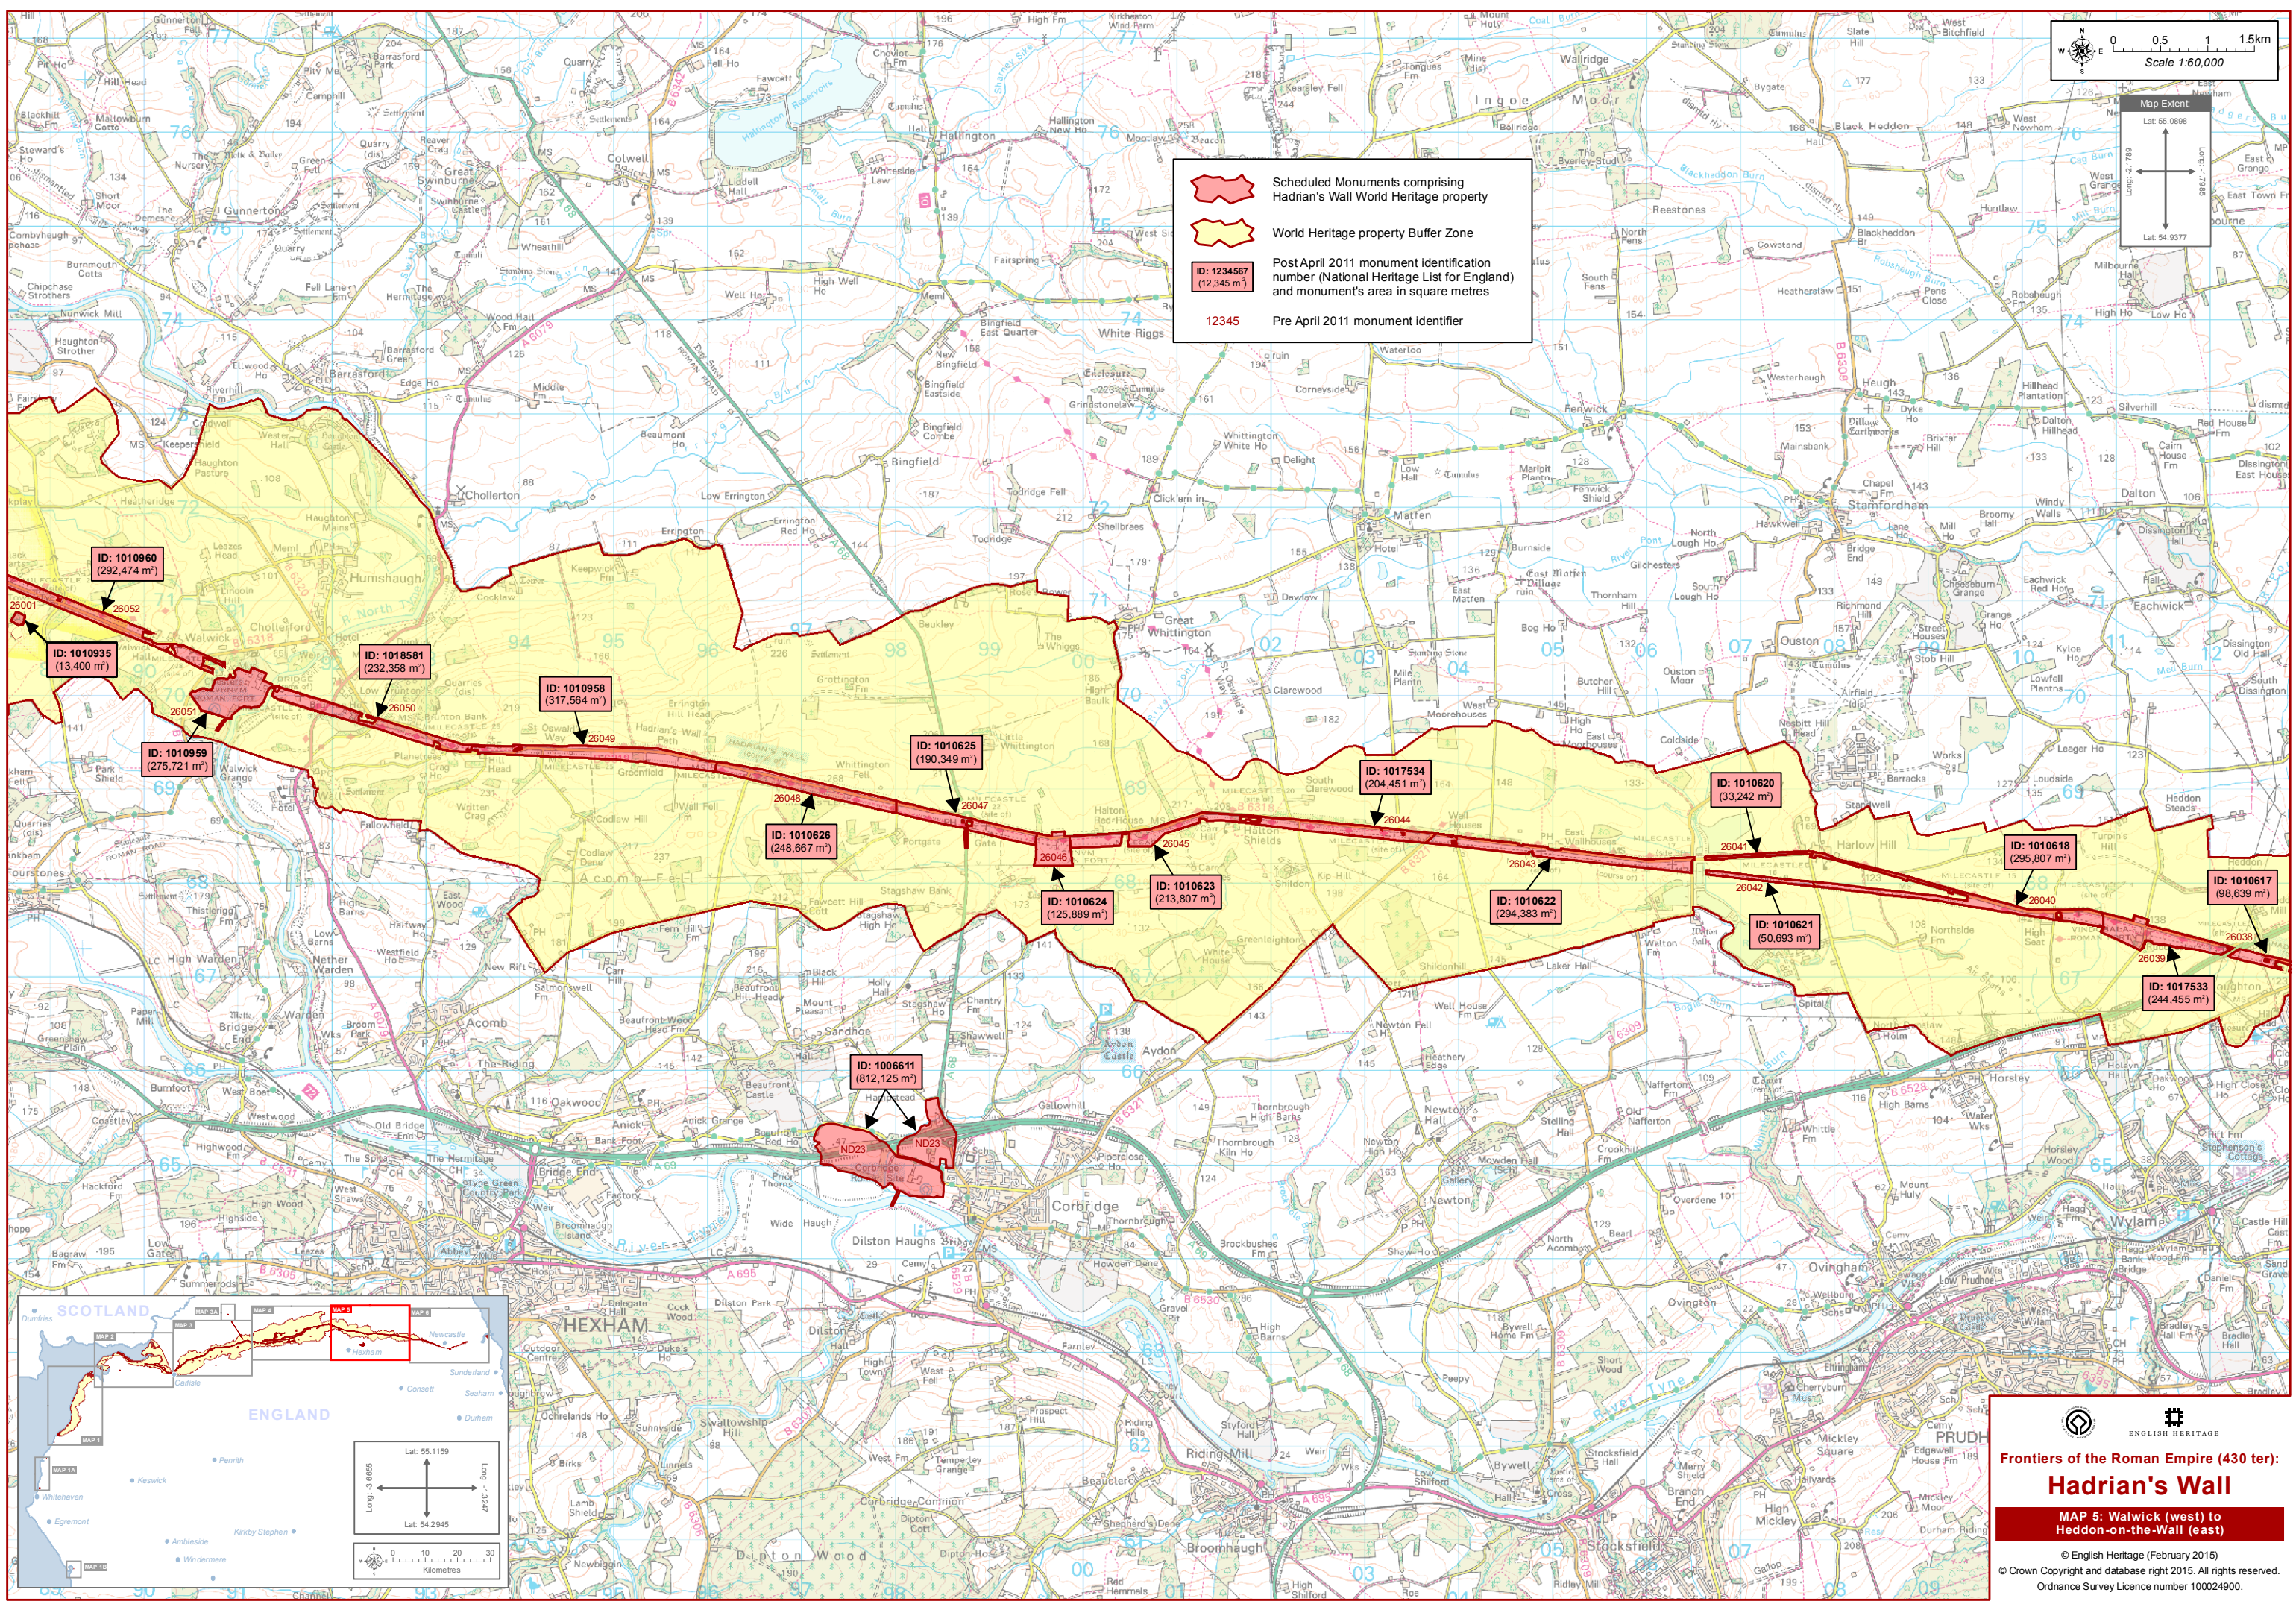

Scheduled Monuments comprising Hadrian's Wall World Heritage property

World Heritage property Buffer Zone

ID: 1234567 (12,345 m²)

12345 Pre April 2011 monument identifier

Frontiers of the Roman Empire (430 ter):

Hadrian's Wall

MAP 5: Walwick (west) to Heddon-on-the-Wall (east)

© English Heritage (February 2015)
© Crown Copyright and database right 2015. All rights reserved.
Ordnance Survey Licence number 100024900.