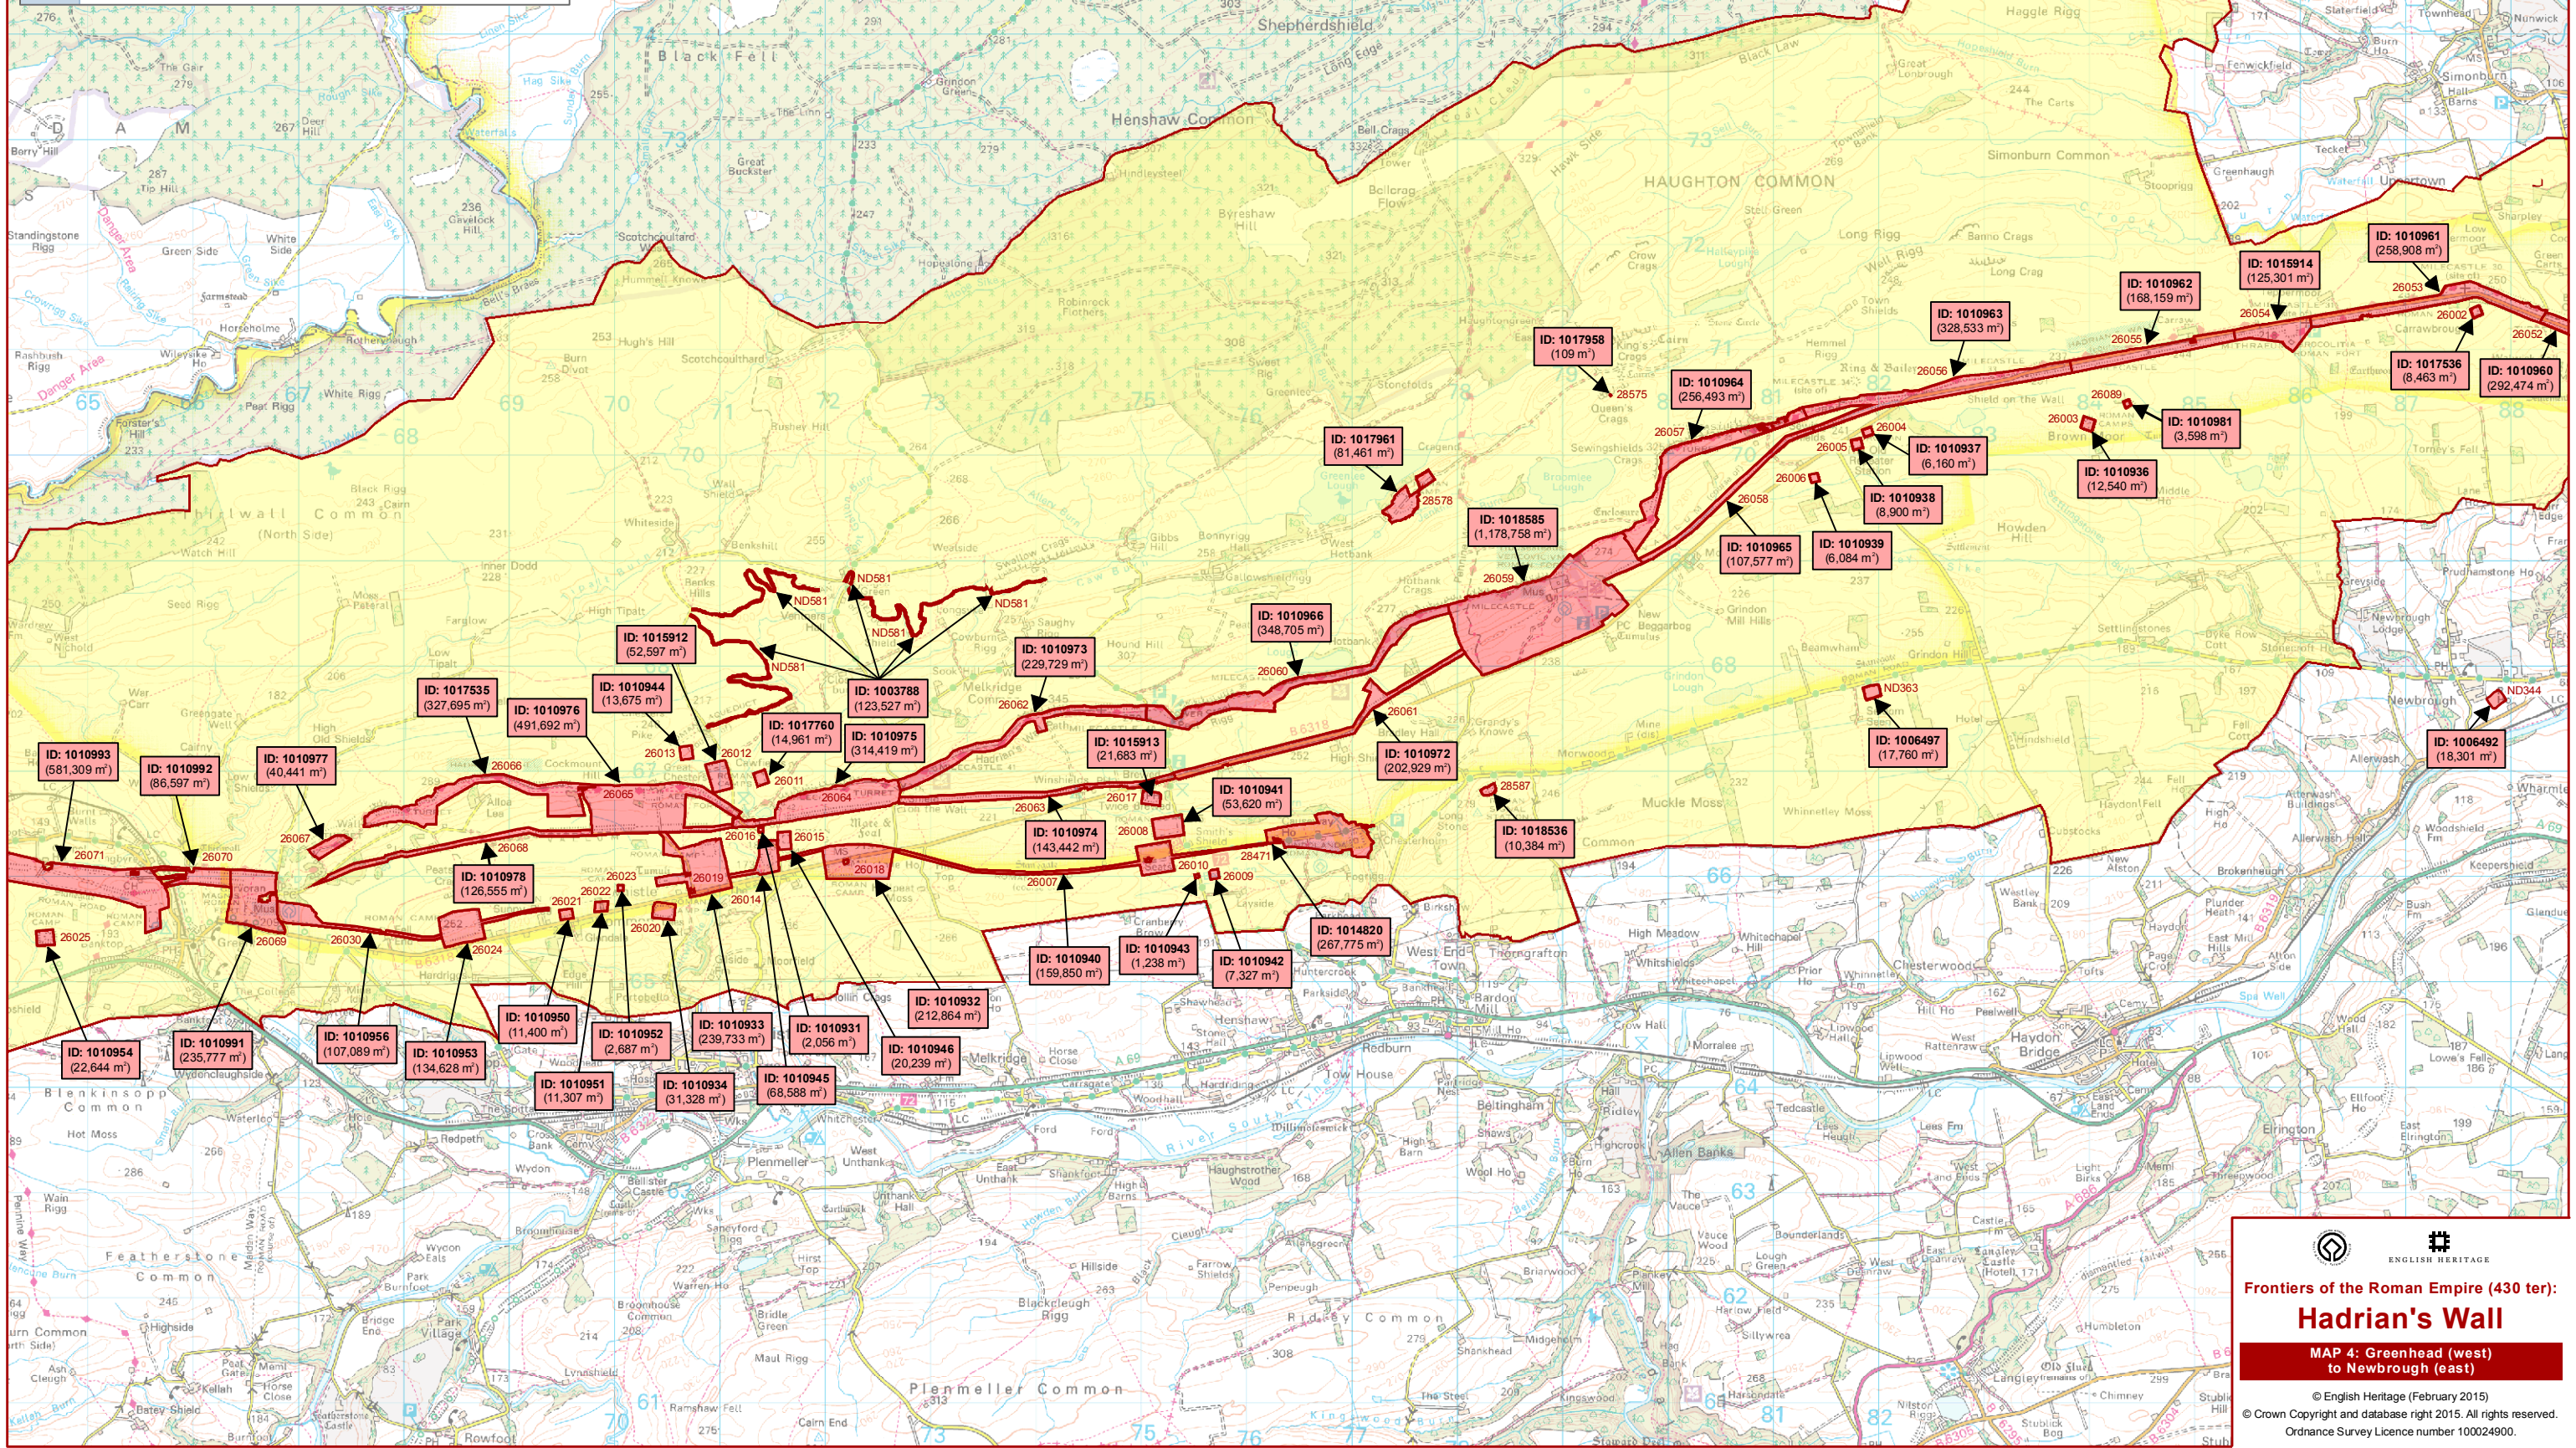

**Scheduled Monuments comprising Hadrian's Wall World Heritage property**

**World Heritage property Buffer Zone**

**ID: 1234567 (12,345 m<sup>2</sup>)**

**12345** Pre April 2011 monument identifier

**Frontiers of the Roman Empire (430 ter):**

**Hadrian's Wall**

**MAP 4: Greenhead (west) to Newbrough (east)**

© English Heritage (February 2015)  
© Crown Copyright and database right 2015. All rights reserved.  
Ordnance Survey Licence number 100024900.