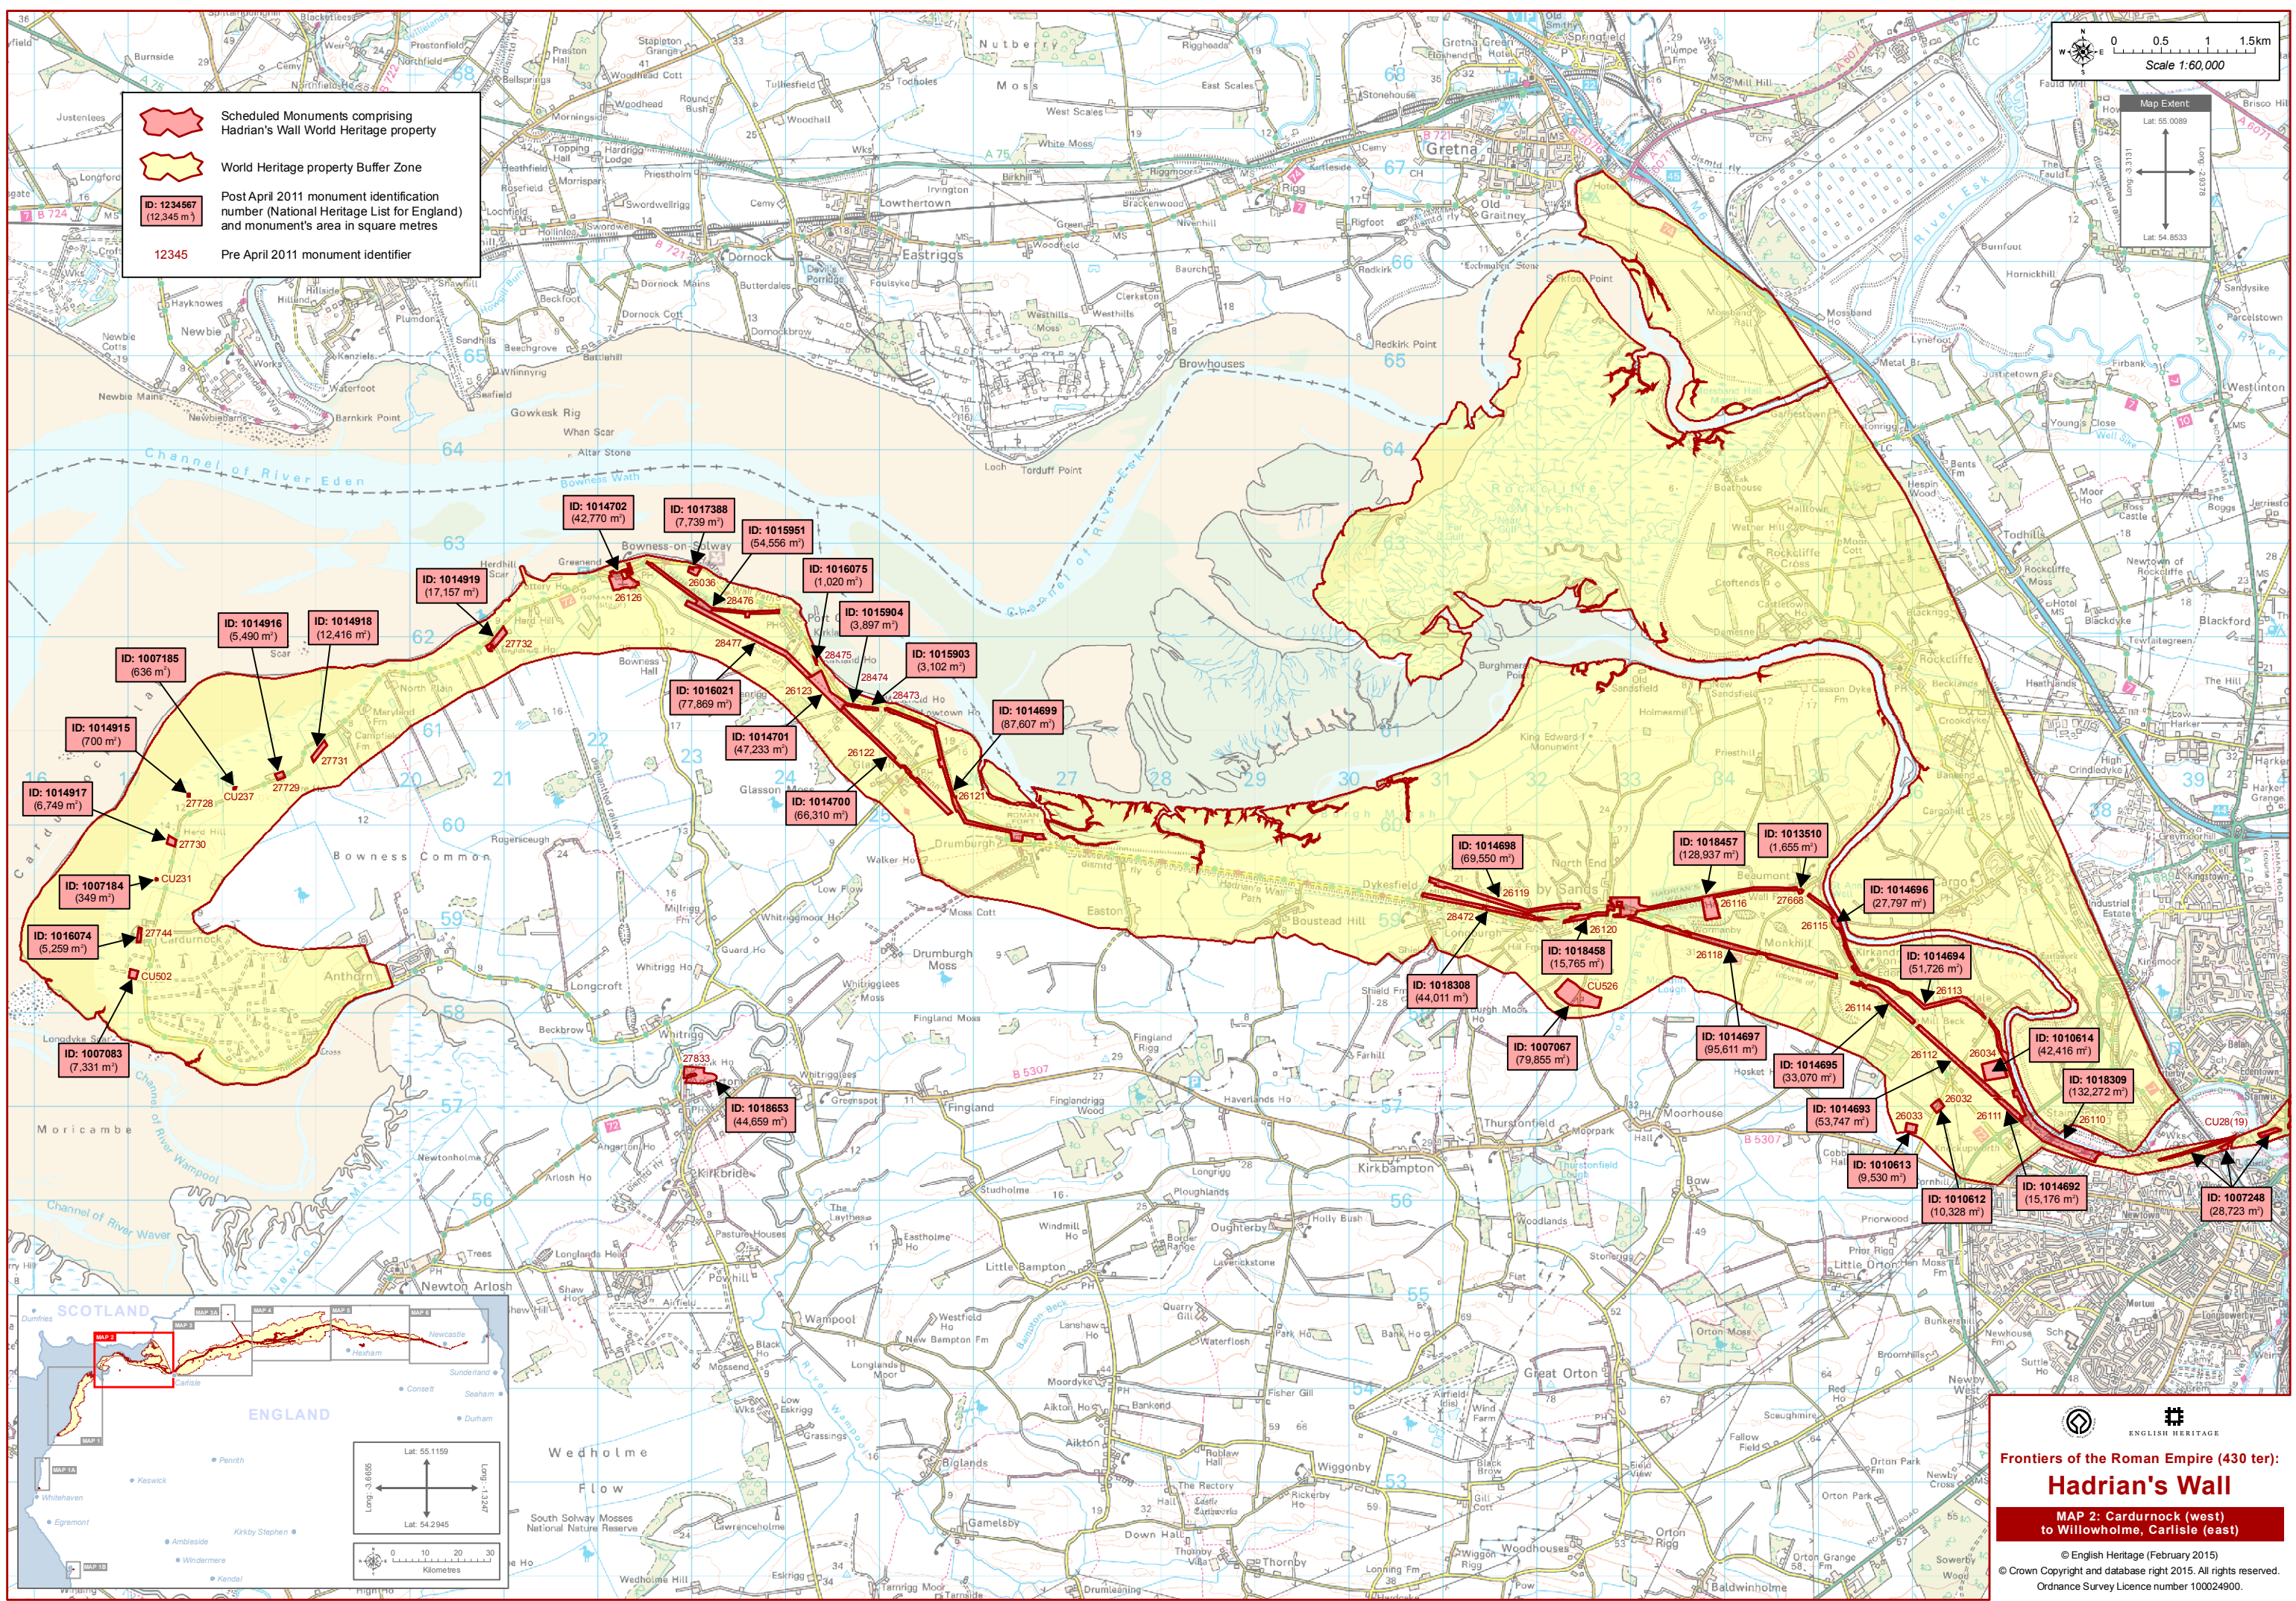

Scheduled Monuments comprising Hadrian's Wall World Heritage property

World Heritage property Buffer Zone

ID: 1234567
(12,345 m²)

12345 Pre April 2011 monument identifier

Post April 2011 monument identification number (National Heritage List for England) and monument's area in square metres

ENGLISH HERITAGE

Frontiers of the Roman Empire (430 ter):

Hadrian's Wall

MAP 2: Cardurnock (west) to Willowholme, Carlisle (east)

© English Heritage (February 2015)
© Crown Copyright and database right 2015. All rights reserved.
Ordnance Survey Licence number 100024900.