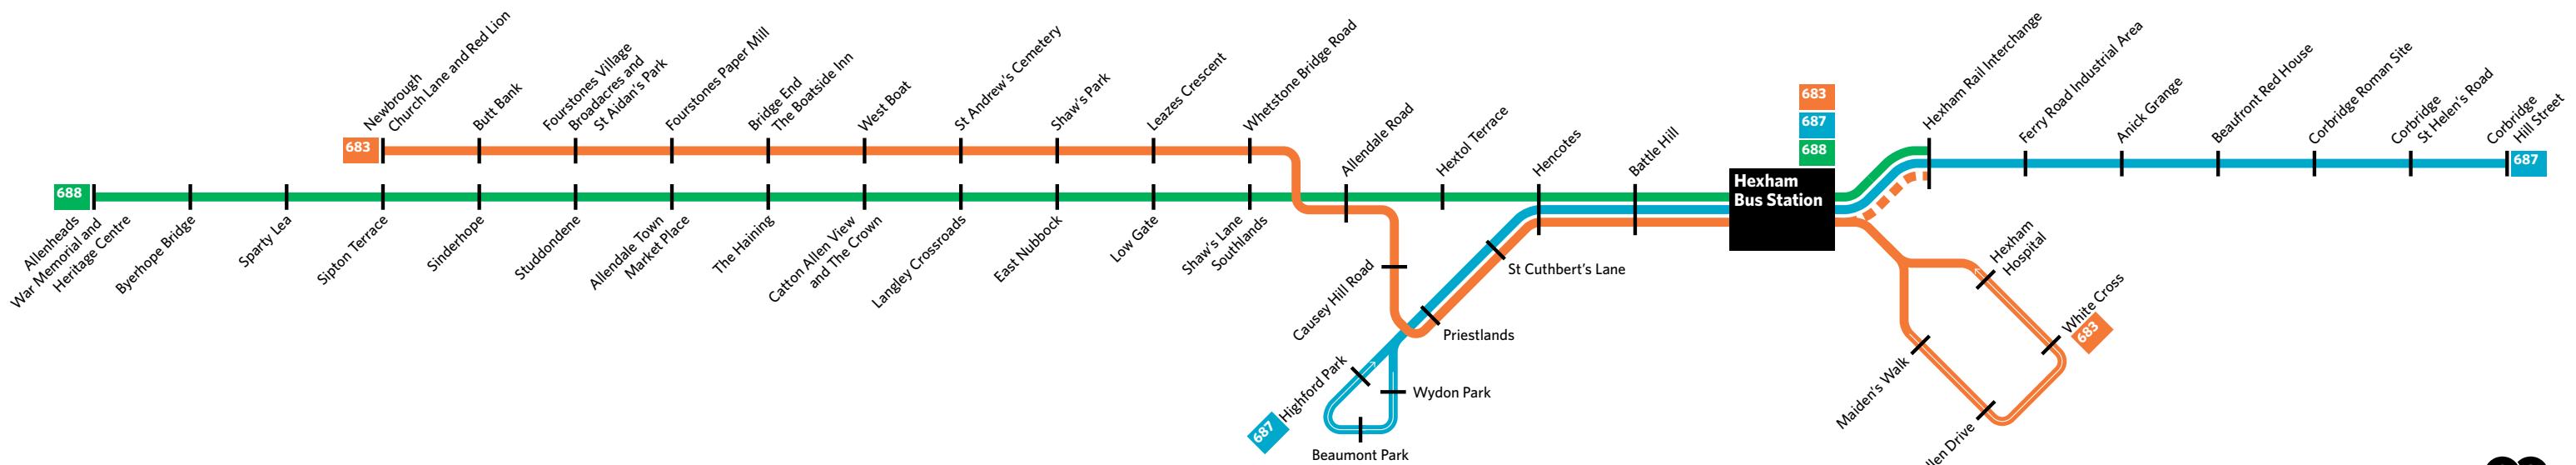

Mondays to Saturdays (except Public Holidays)										
Service number	688	688	688	688	688	688	688	688	688	688
Allenheads Heritage Centre	0644	-	0944	-	1229	1429	1629	-	1909	
Sparty Lea	0652	-	0952	-	1237	1437	1637	-	1917	
Sinderhope	0657	-	0957	-	1242	1442	1642	-	1922	
Allendale Town Market Place	0704	0804	1004	1104	1249	1449	1649	1749	1929	
Catton The Crown	0708	0808	1008	1108	1253	1453	1653	1753	1933	
Langley Crossroads	0713	0813	1013	1113	1258	1458	1658	1758	1938	
Low Gate Phone Box	0721	0821	1021	1121	1306	1506	1706	1806	1946	
Hexham, opposite Bus Station	0729	0829	1029	1129	1314	1514	1714	1814	1954	
Hexham Rail Interchange	0732	0832	1032	1132	1317	1517	1717	1817	1957	

In Allenheads, all journeys run to and from the War Memorial.

Sorry, no service on Sundays or Public Holidays.

In rural areas where there are no fixed bus stops, **Tynedale links 688** runs Hail & Ride, with buses stopping where it is safe to do so.

683 | 687 | 688 TYNEDALE links map

Orange Zone

See simplygo.com/buzzfare for full ticketing information on our zones **buzzfare**