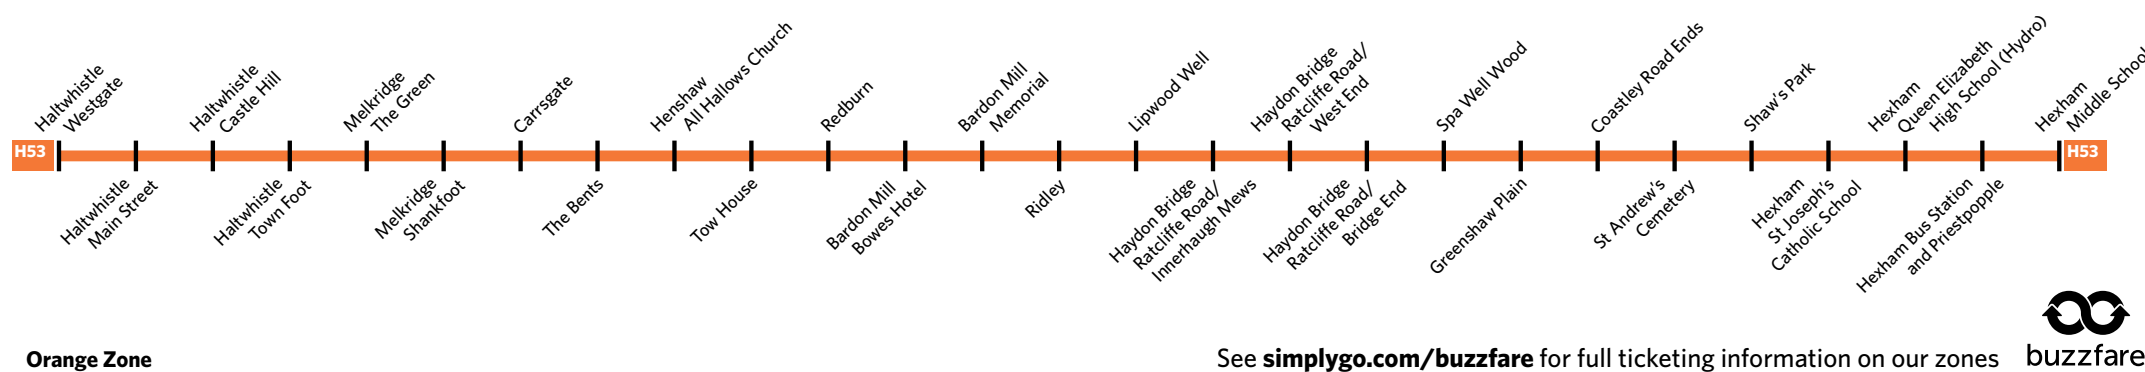

H53 TYNEDALE links map